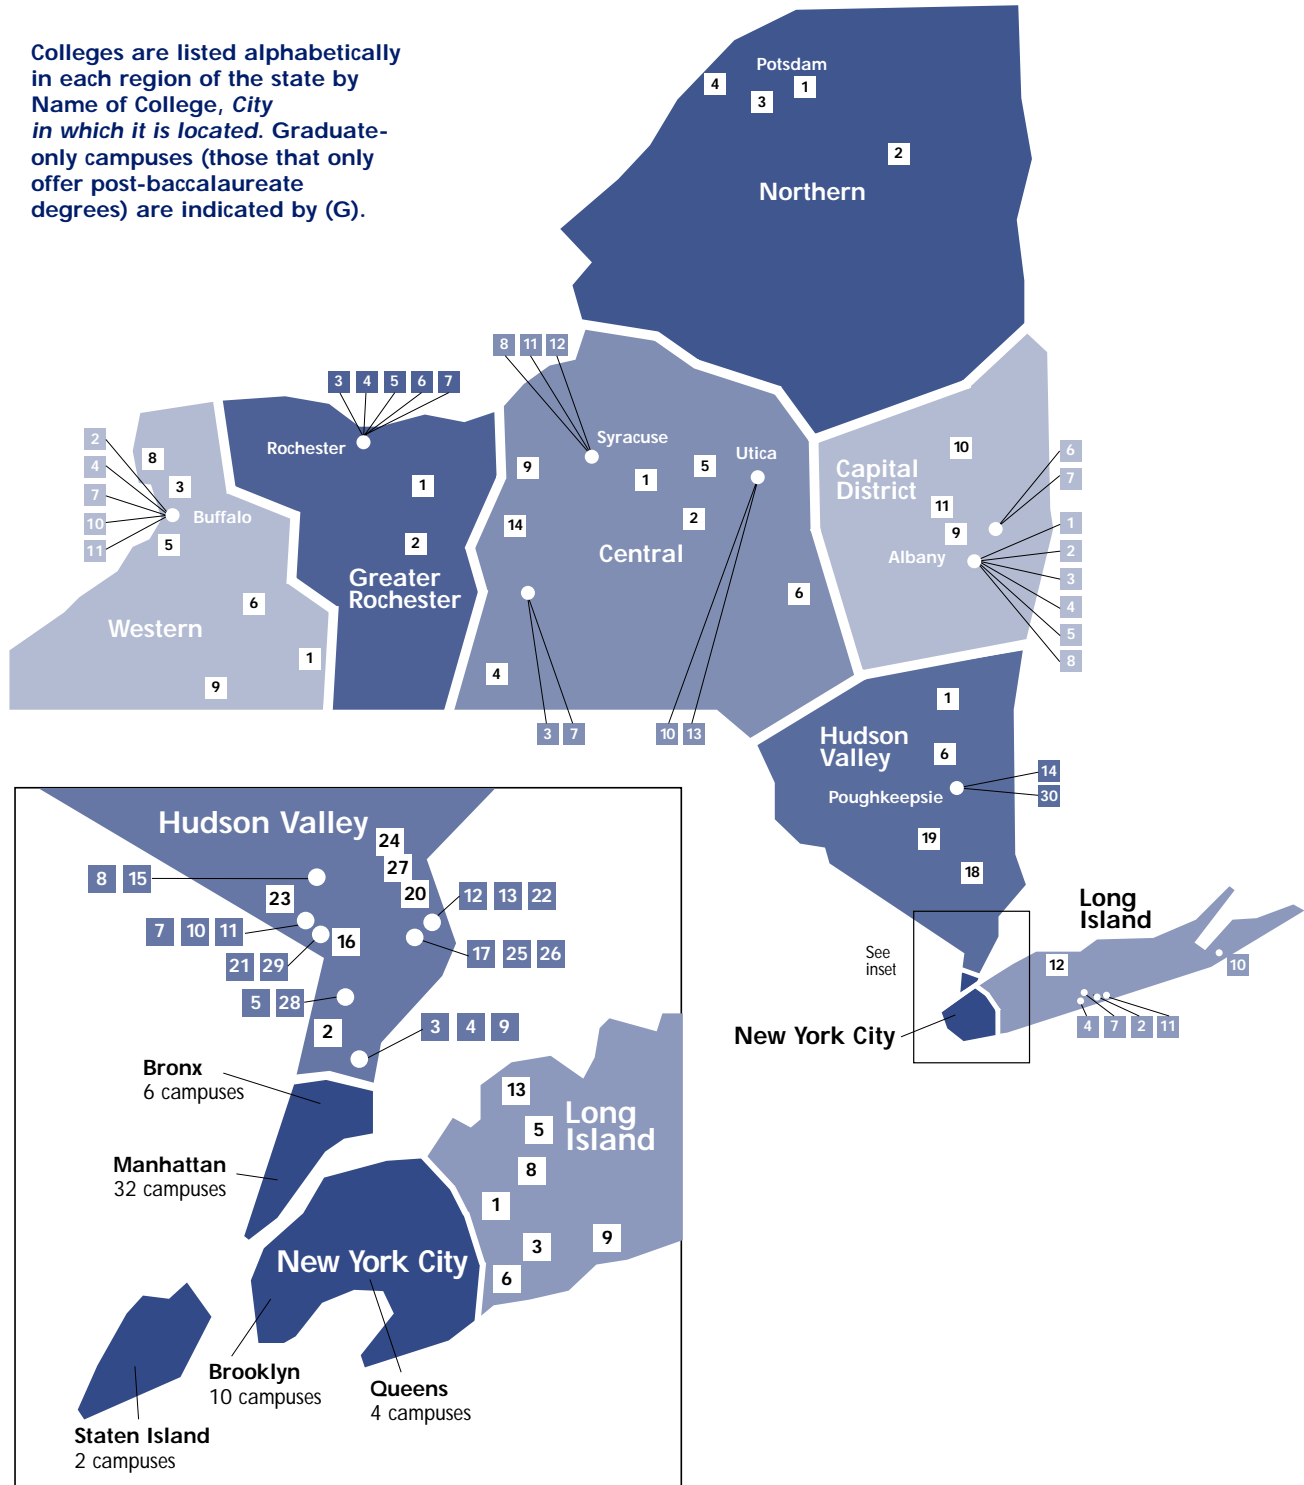

Staten Island

1. St. John's University/Staten Island Campus
2. Wagner College

Long Island

1. Adelphi University, *Garden City*
2. Dowling College, *Oakdale*
3. Hofstra University, *Hempstead*
4. Long Island University/Brentwood Campus, *Brentwood*
5. Long Island University/C.W. Post Campus, *Brookville*
6. Molloy College, *Rockville Centre*
7. New York Institute of Technology/Central Islip Campus, *Central Islip*
8. New York Institute of Technology/Old Westbury Campus, *Old Westbury*
9. Polytechnic University/Long Island Campus, *Farmingdale*
10. Southampton College of Long Island University, *Southampton*
11. St. Joseph's College/Suffolk Campus, *Patchogue*
12. Touro College/Huntington Campus and Jacob D. Fuchsberg Law Center (G), *Huntington and Bay Shore*
13. Webb Institute, *Glen Cove*

Campus Locator

100+ Private Colleges and Universities

Colleges are listed alphabetically in each region of the state by Name of College, City in which it is located. Graduate-only campuses (those that only offer post-baccalaureate degrees) are indicated by (G).