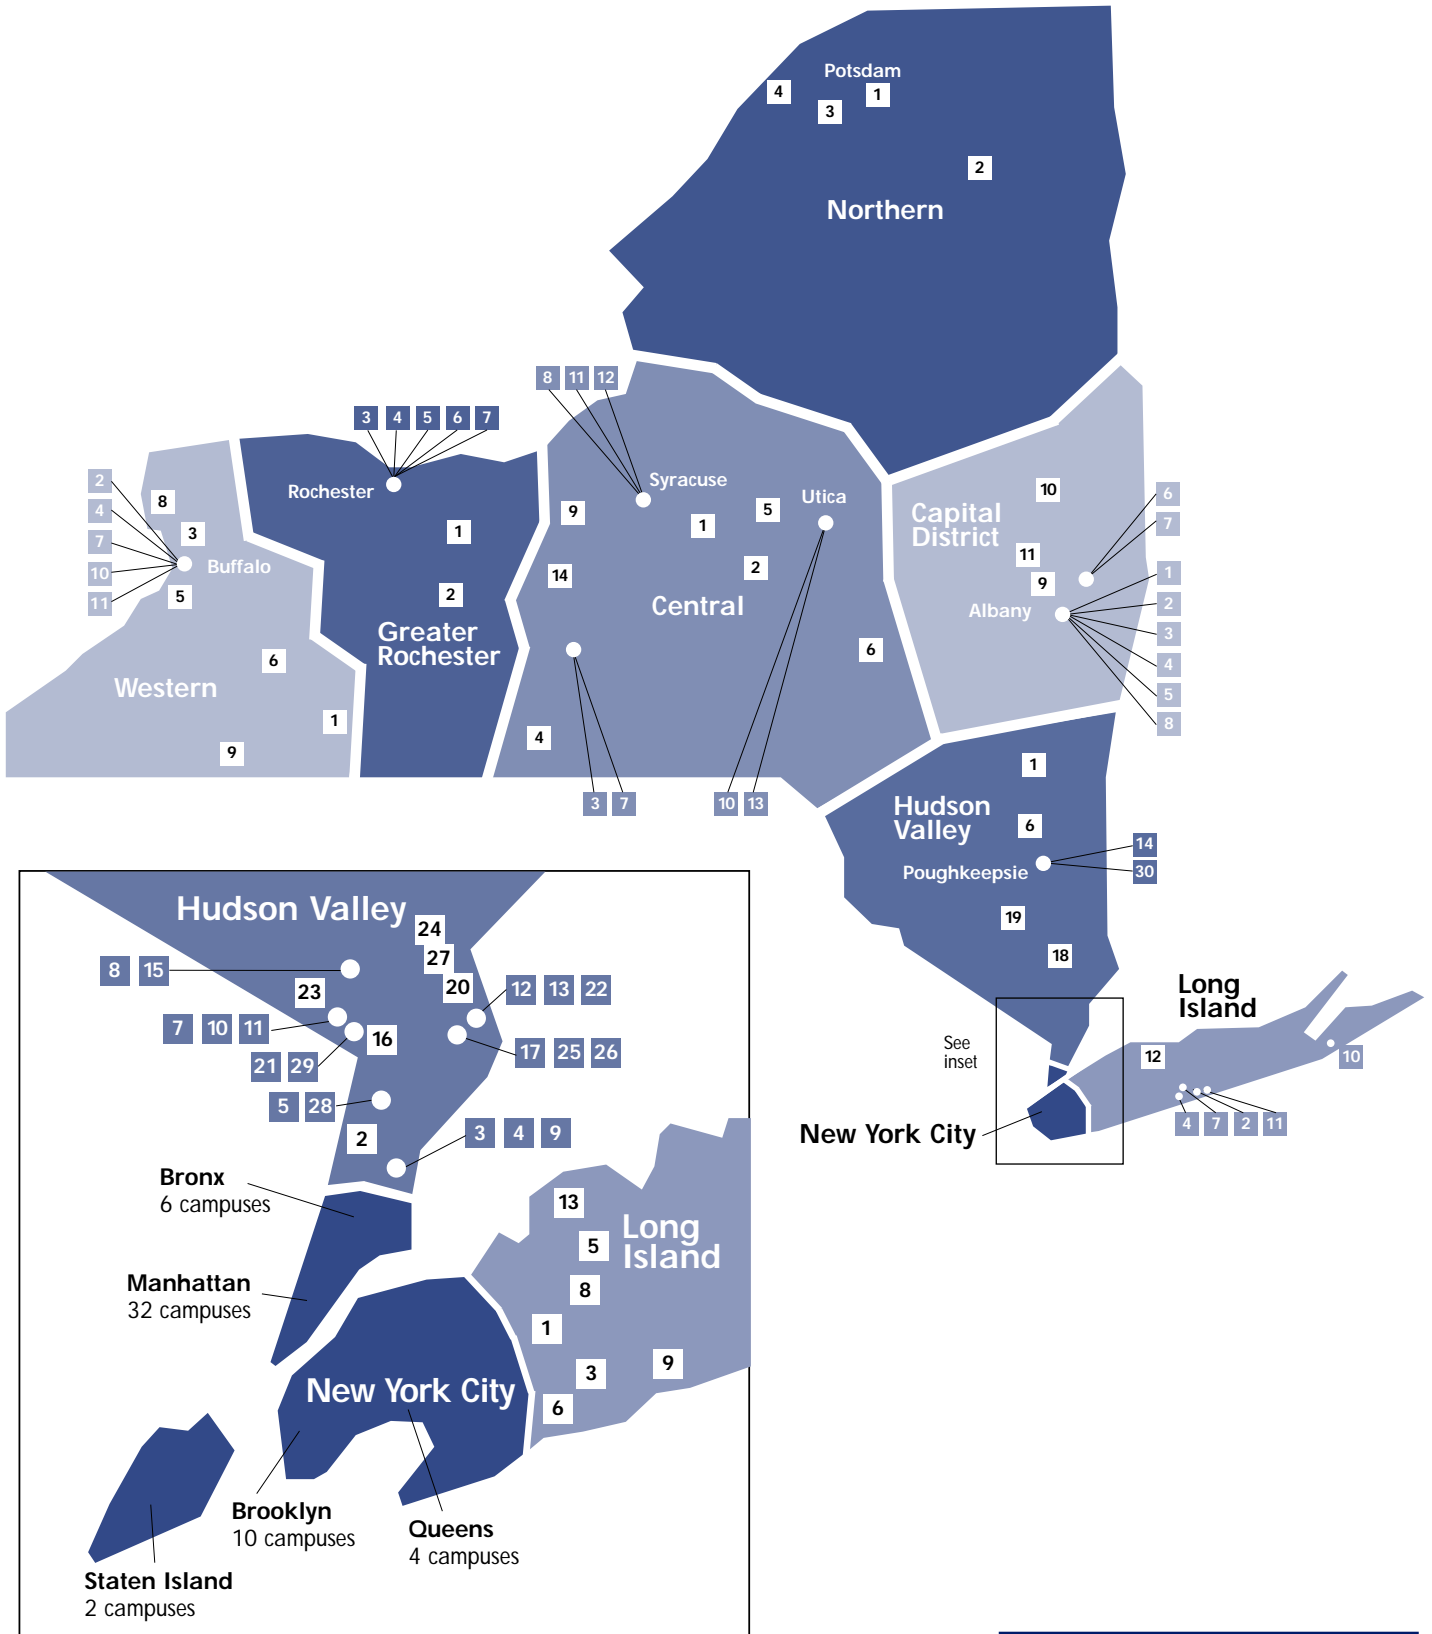

Campus Locator

100+ Private Colleges and Universities