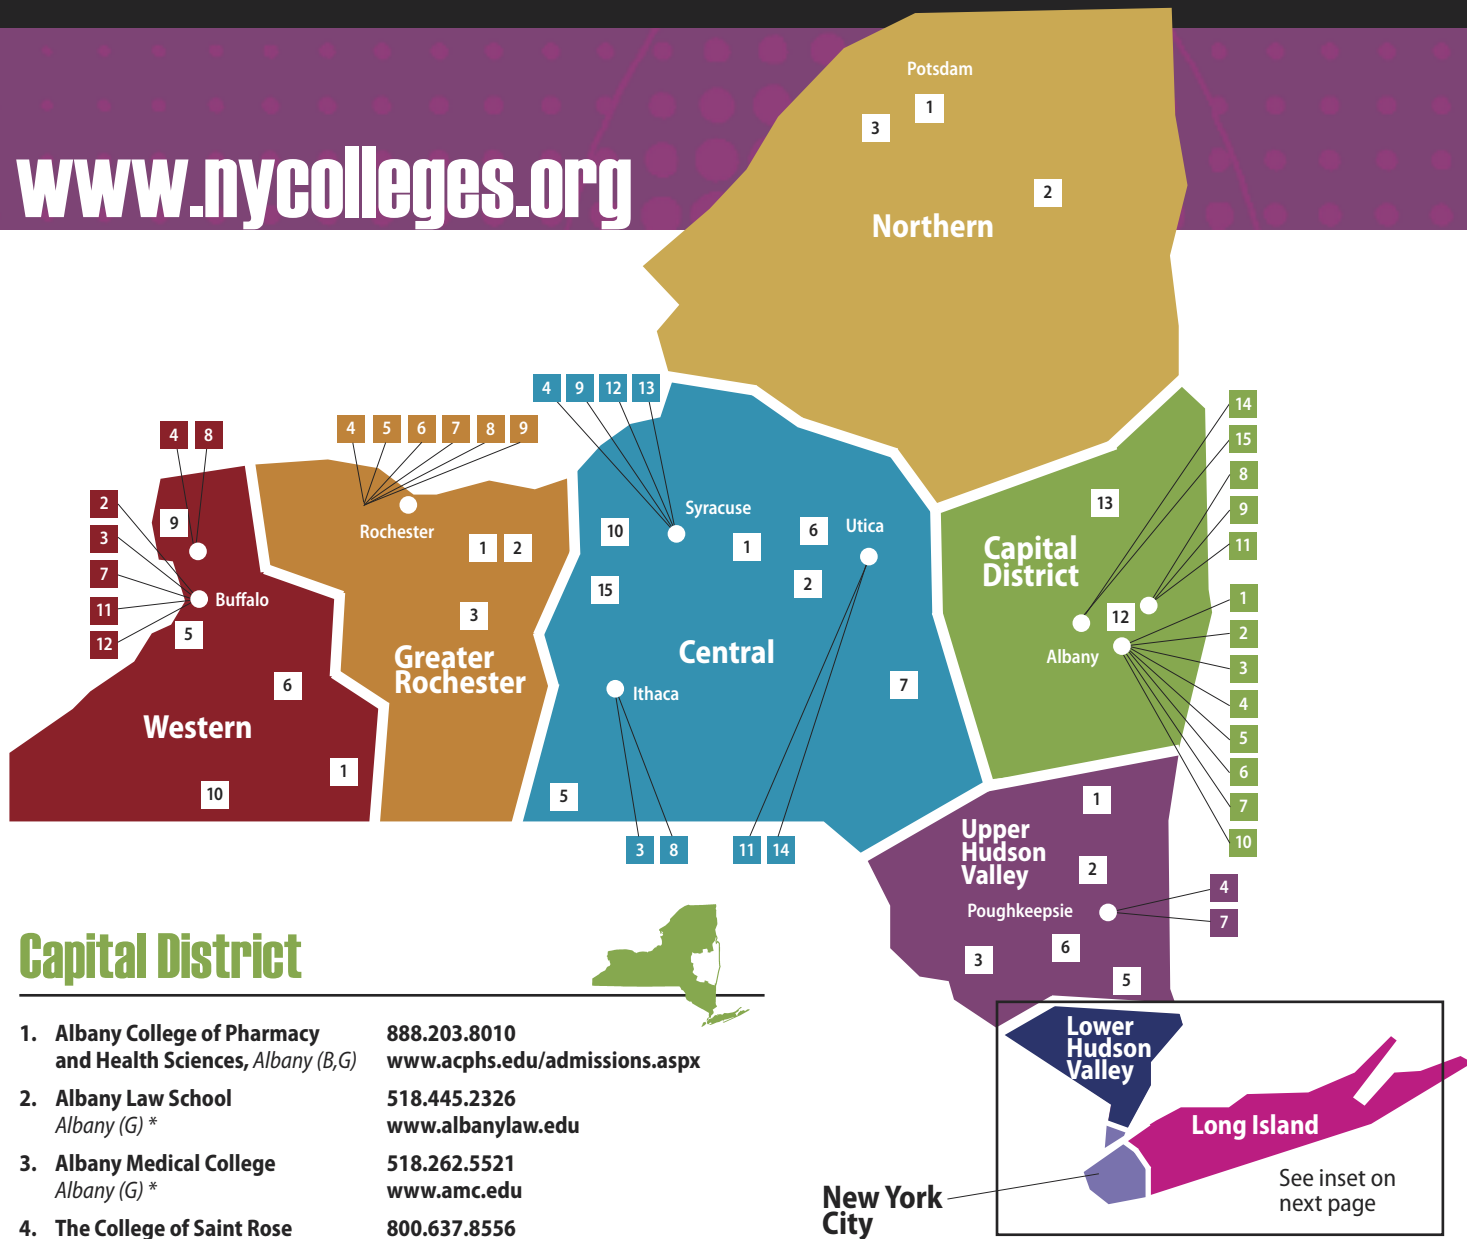

Capital District

1. **Albany College of Pharmacy and Health Sciences, Albany (B,G)**
   888.203.8010
   www.acphs.edu/admissions.aspx
2. **Albany Law School, Albany (G) ***
   518.445.2326
   www.albanylaw.edu
3. **Albany Medical College, Albany (G) ***
   518.262.5521
   www.amc.edu
4. **The College of Saint Rose, Albany (B,G)**
   800.637.8556
   www.strose.edu/apply
5. **Excelsior College, Albany (A,B,G)**
   888.647.2388
   www.excelsior.edu
6. **Maria College, Albany (A)**
   518.438.3111 x217
   www.mariacollege.edu
7. **Memorial Hospital School of Nursing, Albany (A)**
   518.471.3215
   www.nehealth.com
8. **Rensselaer Polytechnic Institute, Troy (B,G)**
   518.276.6216
   <http://admissions.rpi.edu>
9. **The Sage Colleges/Russell Sage College (B), Sage Graduate School, Troy (G) ***
   888.VERY.SAGE
   www.sage.edu
10. **The Sage Colleges/Sage College of Albany, Albany (A,B)**
    888.VERY.SAGE
    www.sage.edu
11. **Samaritan Hospital School of Nursing, Troy (A)**
    518.271.3734
    www.nehealth.com
12. **Siena College, Loudonville (B,G)**
    888.AT.SIENA
    www.siena.edu/admissions
13. **Skidmore College, Saratoga Springs (B,G)**
    800.867.6007
    <http://cms.skidmore.edu/admissions/>
14. **Union College, Schenectady (B)**
    888.843.6688
    www.union.edu/admissions
15. **Union Graduate College, Schenectady (G) ***
    518.631.9831
    www.uniongraduatecollege.edu

New York City