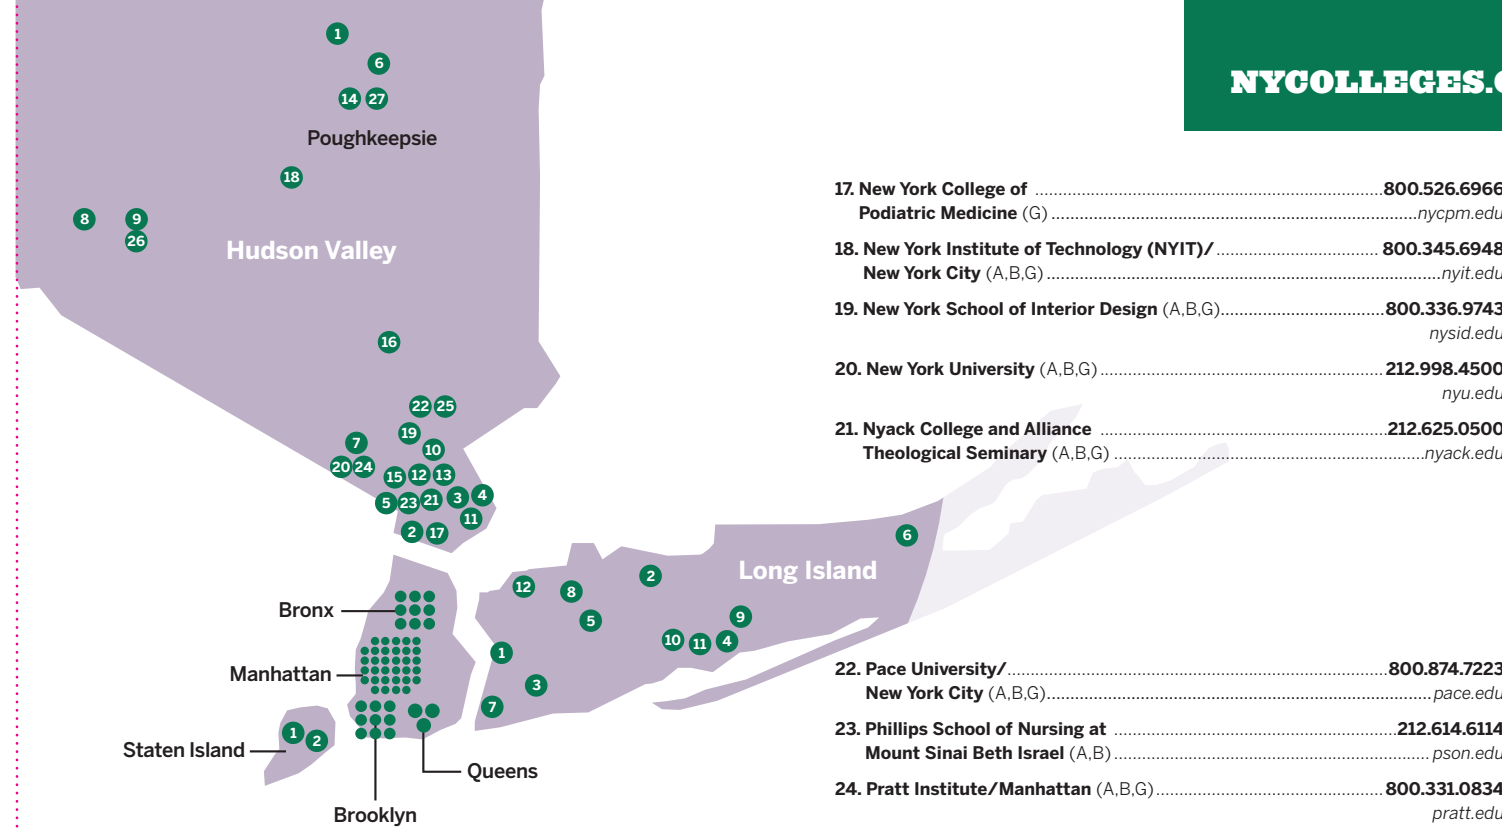

New York City

Staten Island

1. St. John’s University/Staten Island (A,B,G).....	718.390.4500
<i>stjohns.edu/campuses/staten-island-campus</i>	
2. Wagner College (B,G).....	718.390.3411
<i>wagner.edu</i>	

Bronx

1. Albert Einstein College of Medicine of Yeshiva University (G).....	718.430.2000
<i>einstein.yu.edu</i>	
2. Boricua College/Bronx (A,B,G).....	347.964.8600
<i>boricuacollege.edu</i>	
3. College of Mount Saint Vincent (A,B,G).....	718.405.3267
<i>mounstaintvincent.edu</i>	
4. The College of New Rochelle/School of New Resources/Co-op City (B).....	718.320.0300
<i>cnr.edu</i>	
5. The College of New Rochelle/School of New Resources/John Cardinal O’Connor (B).....	718.665.1310
<i>cnr.edu</i>	
6. Fordham University (B,G).....	800.367.3426
<i>fordham.edu</i>	
7. Manhattan College.....	718.862.7200
Riverdale (A,B,G) .....<i>manhattan.edu</i>	
8. Mercy College/Bronx (A,B,G).....	877.637.2946
<i>mercy.edu/bronx-campus</i>	
9. Metropolitan College of New York/Bronx (A,B,G).....	718.665.7787
<i>mcny.edu</i>	

Queens

1. St. John’s University/Queens (main campus) (A,B,G).....	888.978.5646
<i>stjohns.edu</i>	
2. Touro College/Queens (A,B).....	<i>touro.edu</i>
3. Vaughn College of Aeronautics and Technology.....	866.682.8446
Flushing (A,B,G).....<i>vaughn.edu</i>	

Manhattan

1. American Academy McAllister Institute of Funeral Service (A).....	866.932.2264
<i>funeraleducation.org</i>	
2. American Museum of Natural History, Richard Gilder Graduate School (G).....	PhD: 212.769.5055 MAT: 212.313.7464
<i>rggs.amnh.org</i>	
3. Bank Street College of Education (G).....	212.875.4404
<i>bankstreet.edu</i>	
4. Barnard College (B).....	212.854.2014
<i>barnard.edu</i>	
5. Boricua College (A,B).....	212.694.1000
<i>boricuacollege.edu</i>	
6. College of New Rochelle School of New Resources/Rosa Parks (B)....	646.762.0167
<i>cnr.edu</i>	
7. Columbia University (B,G).....	212.854.2522
<i>columbia.edu</i>	
8. The Cooper Union (B,G).....	212.353.4120
<i>cooper.edu</i>	
9. Fordham University/Lincoln Center (B,G).....	800.367.3426
<i>fordham.edu</i>	
10. Helene Fuld College of Nursing (A,B).....	212.616.7282
<i>helenefuld.edu</i>	
11. The King’s College (B).....	888.969.7200
<i>tkc.edu</i>	
12. Manhattan School of Music (B,G).....	212.749.2802
<i>msmny.com</i>	
13. Marymount Manhattan College (A,B).....	212.517.0430
<i>mmm.edu</i>	
14. Mercy College/Manhattan (A,B,G).....	877.637.2946
<i>mercy.edu/manhattan-campus</i>	
15. Metropolitan College of New York (A,B,G).....	212.343.1234
<i>mcny.edu</i>	
16. The New School: College of Performing Arts (B,G).....	800.292.3040
<i>newschool.edu/performing-arts</i>	
Eugene Lang College of Liberal Arts (B).....	<i>newschool.edu/lang</i>
The New School for Social Research (G).....	<i>newschool.edu/nssr</i>
Parsons School of Design (A,B,G).....	<i>newschool.edu/parsons</i>
Schools of Public Engagement (A,B,G).....	<i>newschool.edu/public-engagement</i>