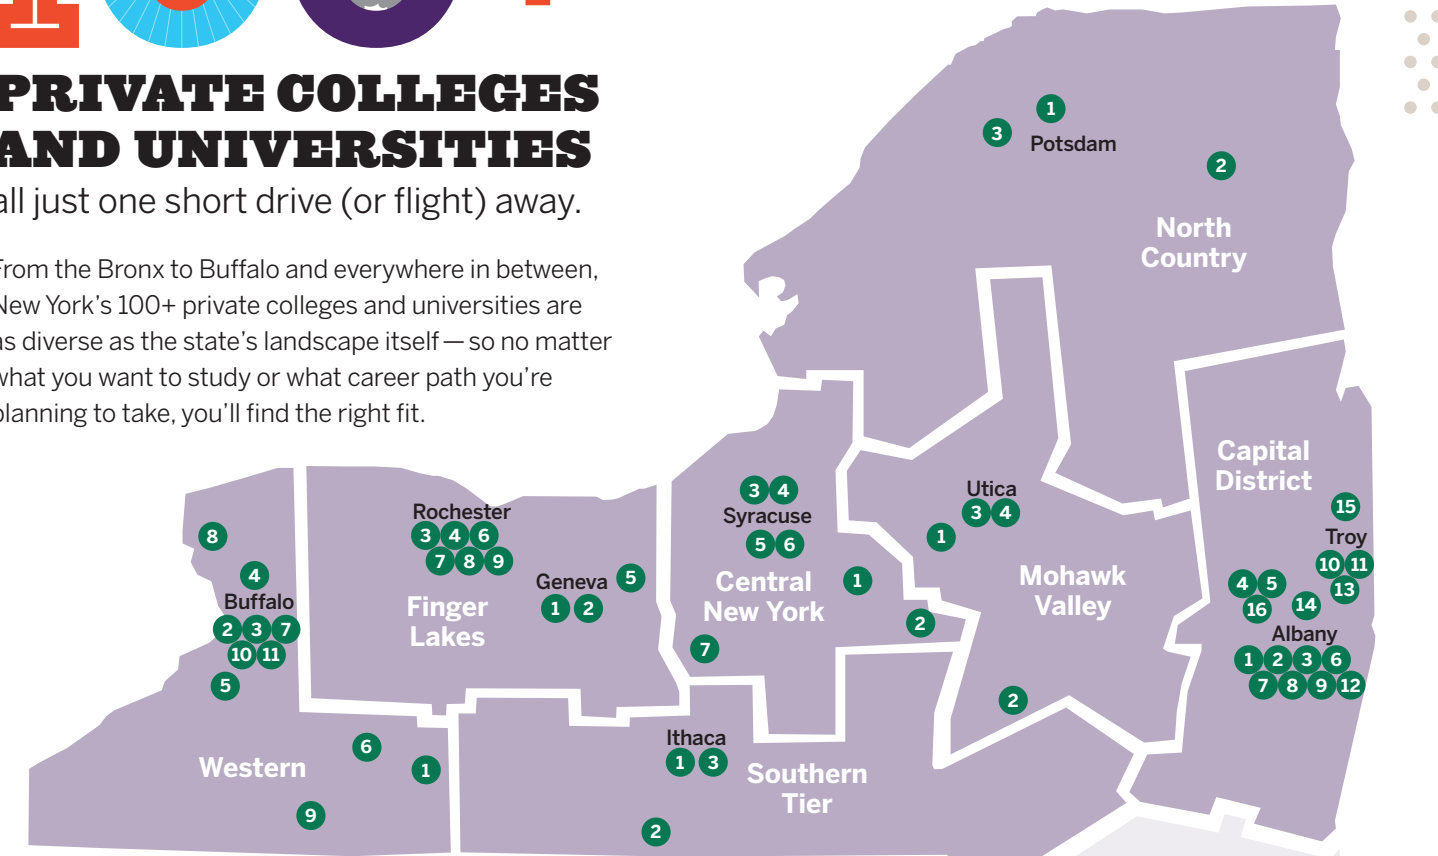

### North Country

- Clarkson University** ..... 800.527.6577  
Potsdam (B,G) ..... [clarkson.edu](http://clarkson.edu)
- Paul Smith's College** ..... 800.421.2605  
Paul Smiths (A,B) ..... [paulsmiths.edu](http://paulsmiths.edu)
- St. Lawrence University** ..... 800.285.1856  
Canton (B,G) ..... [stlawu.edu](http://stlawu.edu)

## PRIVATE COLLEGES AND UNIVERSITIES

all just one short drive (or flight) away.

From the Bronx to Buffalo and everywhere in between, New York's 100+ private colleges and universities are as diverse as the state's landscape itself — so no matter what you want to study or what career path you're planning to take, you'll find the right fit.

See next page for Hudson Valley, New York City, and Long Island

**New York City**

**Staten Island**

<b>1. St. John’s University/Staten Island</b> (A,B,G).....	<b>718.390.4500</b>
<i>stjohns.edu/campuses/staten-island-campus</i>	
<b>2. Wagner College</b> (B,G).....	<b>718.390.3411</b>
<i>wagner.edu</i>	