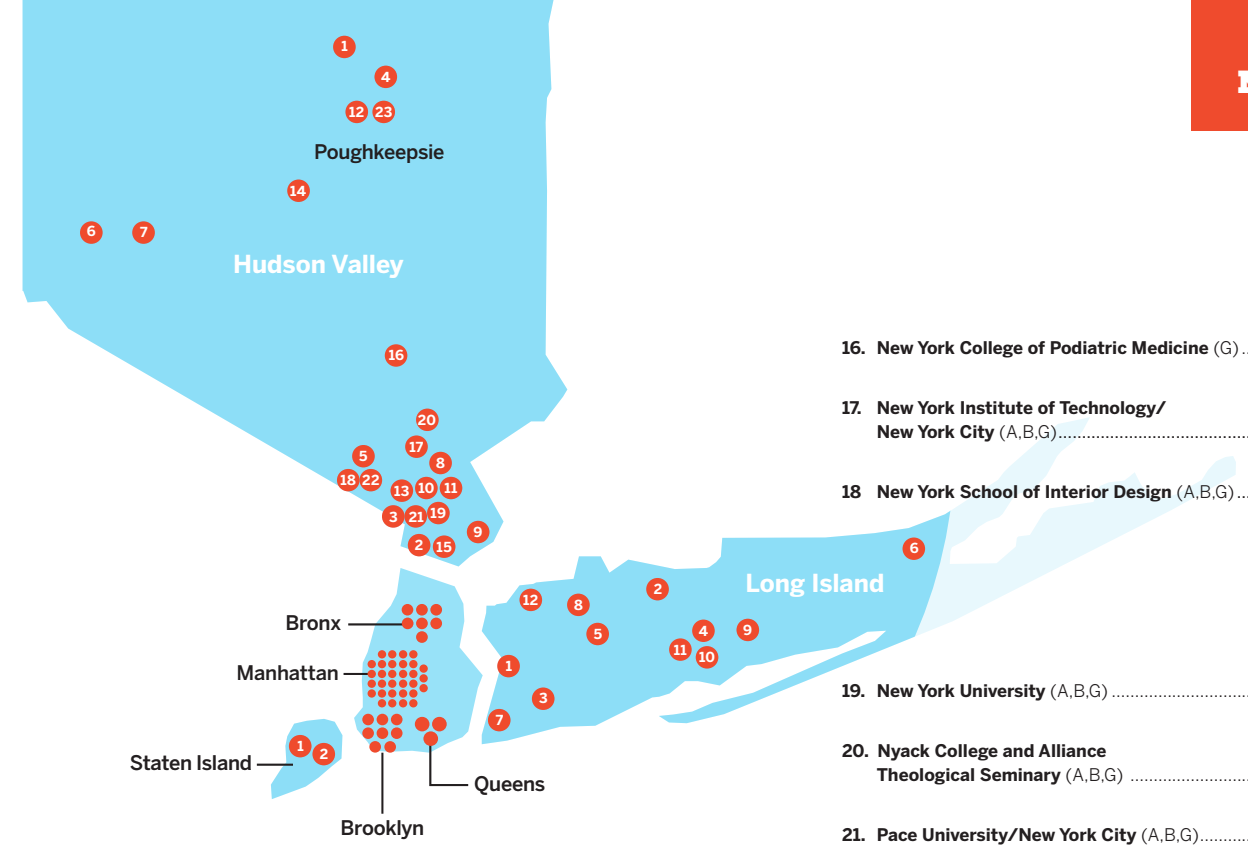

New York City

Bronx

1. Albert Einstein College of Medicine (G).....	718.430.2000
.....<i>einstein.yu.edu</i>	
2. Boricua College/Bronx (A,B,G).....	347.964.8600
.....<i>boricuacollege.edu</i>	
3. College of Mount Saint Vincent (A,B,G).....	718.405.3200
.....<i>mountsaintvincent.edu</i>	
4. Fordham University (B,G).....	718.817.4000
.....<i>fordham.edu</i>	
5. Manhattan College.....	718.862.7597
Riverdale (A,B,G).....<i>manhattan.edu</i>	
6. Mercy College/Bronx (A,B,G).....	877.637.2946
.....<i>mercy.edu/bronx-campus</i>	
7. Metropolitan College of New York/Bronx (A,B,G).....	718.665.7787
.....<i>mcny.edu</i>	

Brooklyn

1. Boricua College/Brooklyn.....	718.963.4112
Graham Center (A,B,G).....<i>boricuacollege.edu</i>	
2. Brooklyn Law School (G).....	718.625.2200
.....<i>brooklaw.edu</i>	
3. LIU Brooklyn (A,B,G).....	718.488.1011
.....<i>liu.edu/brooklyn</i>	
4. New York University/Tandon School of Engineering (B,G).....	212.998.4500
.....<i>engineering.nyu.edu</i>	
5. Pratt Institute (B,G).....	718.636.3600
.....<i>pratt.edu</i>	
6. St. Francis College.....	718.522.2300
Brooklyn Heights (A,B,G).....<i>sfc.edu</i>	
7. St. Joseph's College/Brooklyn (B,G).....	718.940.5300
.....<i>sjcny.edu/brooklyn</i>	
8. Touro College/Lander College of Arts and Sciences.....	718.252.7800
Flatbush (B,G) .....<i>las.touro.edu</i>	

Manhattan

1. American Academy McAllister Institute of Funeral Services (A).....	212.757.1190
.....<i>funeraleducation.org</i>	
2. American Museum of Natural History, Richard Gilder Graduate School (G).....	212.313.7464
.....<i>rggs.amnh.org</i>	
3. Bank Street College of Education (G).....	212.875.4400
.....<i>bankstreet.edu</i>	
4. Barnard College (B).....	212.854.5262
.....<i>barnard.edu</i>	
5. Boricua College (A,B,G).....	212.694.1000
.....<i>boricuacollege.edu</i>	
6. Columbia University (B,G).....	212.854.1754
.....<i>columbia.edu</i>	
7. The Cooper Union (B,G).....	212.353.4100
.....<i>cooper.edu</i>	
8. Fordham University/Lincoln Center (B,G).....	212.636.6000
.....<i>fordham.edu</i>	
9. Helene Fuld College of Nursing (A,B).....	212.616.7200
.....<i>helenefuld.edu</i>	
10. The King's College (B).....	212.659.7200
.....<i>tkc.edu</i>	
11. Manhattan School of Music (B,G).....	212.749.2802
.....<i>msmny.edu</i>	
12. Marymount Manhattan College (A,B).....	212.517.0400
.....<i>mmm.edu</i>	
13. Mercy College/Manhattan (A,B,G).....	914.674.7324
.....<i>mercy.edu/manhattan-campus</i>	
14. Metropolitan College of New York (A,B,G).....	800.338.4465
.....<i>mcny.edu</i>	
15. The New School.....	212.229.5600
.....<i>newschool.edu</i>	

College of Performing Arts (Mannes, Jazz, Drama) (B,G).....	.....<i>newschool.edu/performing-arts</i>
Eugene Lang College of Liberal Arts (B).....	.....<i>newschool.edu/lang</i>
The New School for Social Research (G).....	.....<i>newschool.edu/nssr</i>
Parsons School of Design (A,B,G).....	.....<i>newschool.edu/parsons</i>
Schools of Public Engagement (A,B,G).....	.....<i>newschool.edu/public-engagement</i>