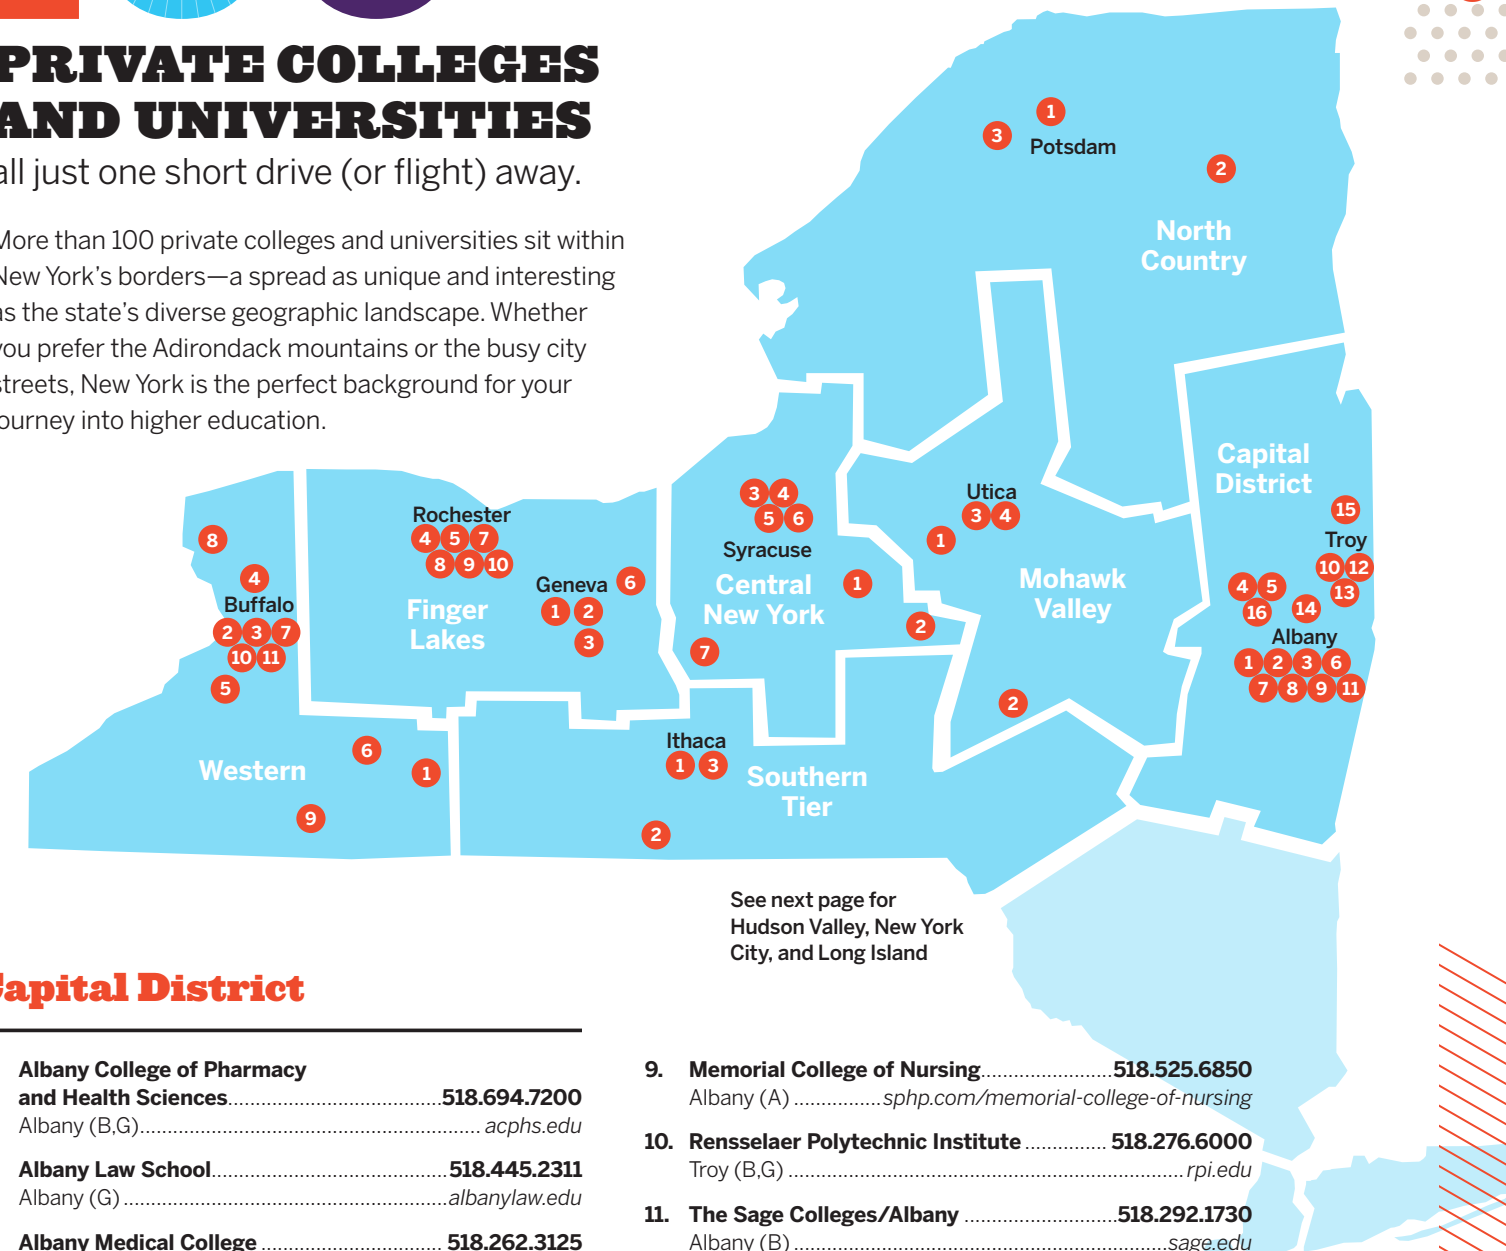

### North Country

- Clarkson University** ..... 315.268.6400  
Potsdam (B,G) ..... [clarkson.edu](http://clarkson.edu)
- Paul Smith's College** ..... 518.327.6000  
Paul Smiths (A,B) ..... [paulsmiths.edu](http://paulsmiths.edu)
- St. Lawrence University** ..... 315.229.5011  
Canton (B,G) ..... [stlawu.edu](http://stlawu.edu)

## PRIVATE COLLEGES AND UNIVERSITIES

all just one short drive (or flight) away.

More than 100 private colleges and universities sit within New York's borders—a spread as unique and interesting as the state's diverse geographic landscape. Whether you prefer the Adirondack mountains or the busy city streets, New York is the perfect background for your journey into higher education.

See next page for Hudson Valley, New York City, and Long Island